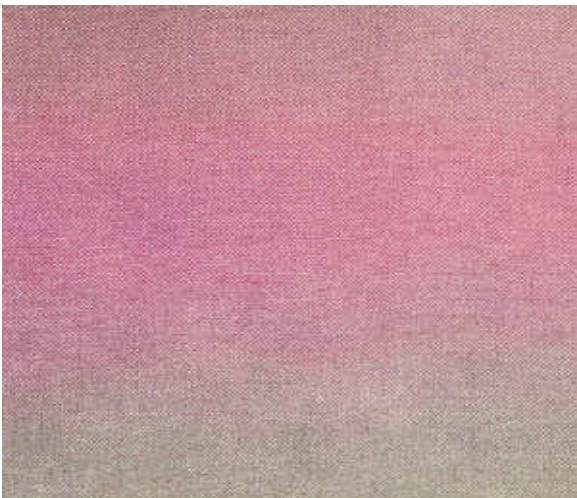

***Hand-dyed 28 count Even-weave linen (38cm x 43 cm)***

**Forget-me-not**

**Lily of the Valley**

**Misty Mauve**

**Antique Rose**

**Flame**

**Artichoke**

**Blushing Bride**

**Summer Sunset**

**Grape Mist**

**Plumbago**

**Mushroom**